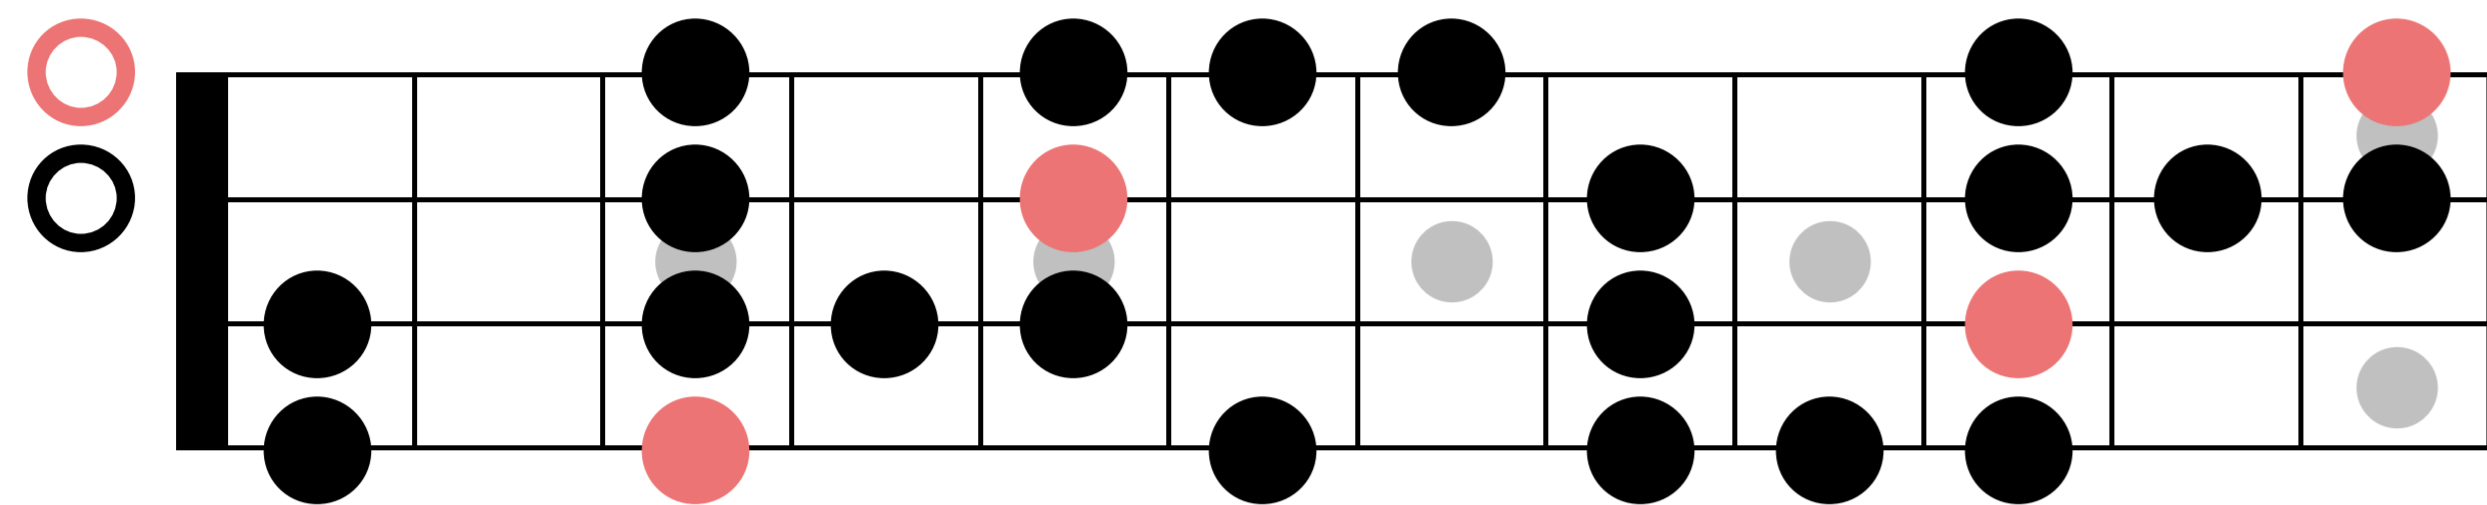

## Cheat Sheet

Kool & The Gang

Wild and Peaceful (1973)

Words & Music by Kool & The Gang  
bass: Robert "Kool" Bell

Standard tuning

① = G    ③ = A  
② = D    ④ = E

♩ = 106

G Blues Scale