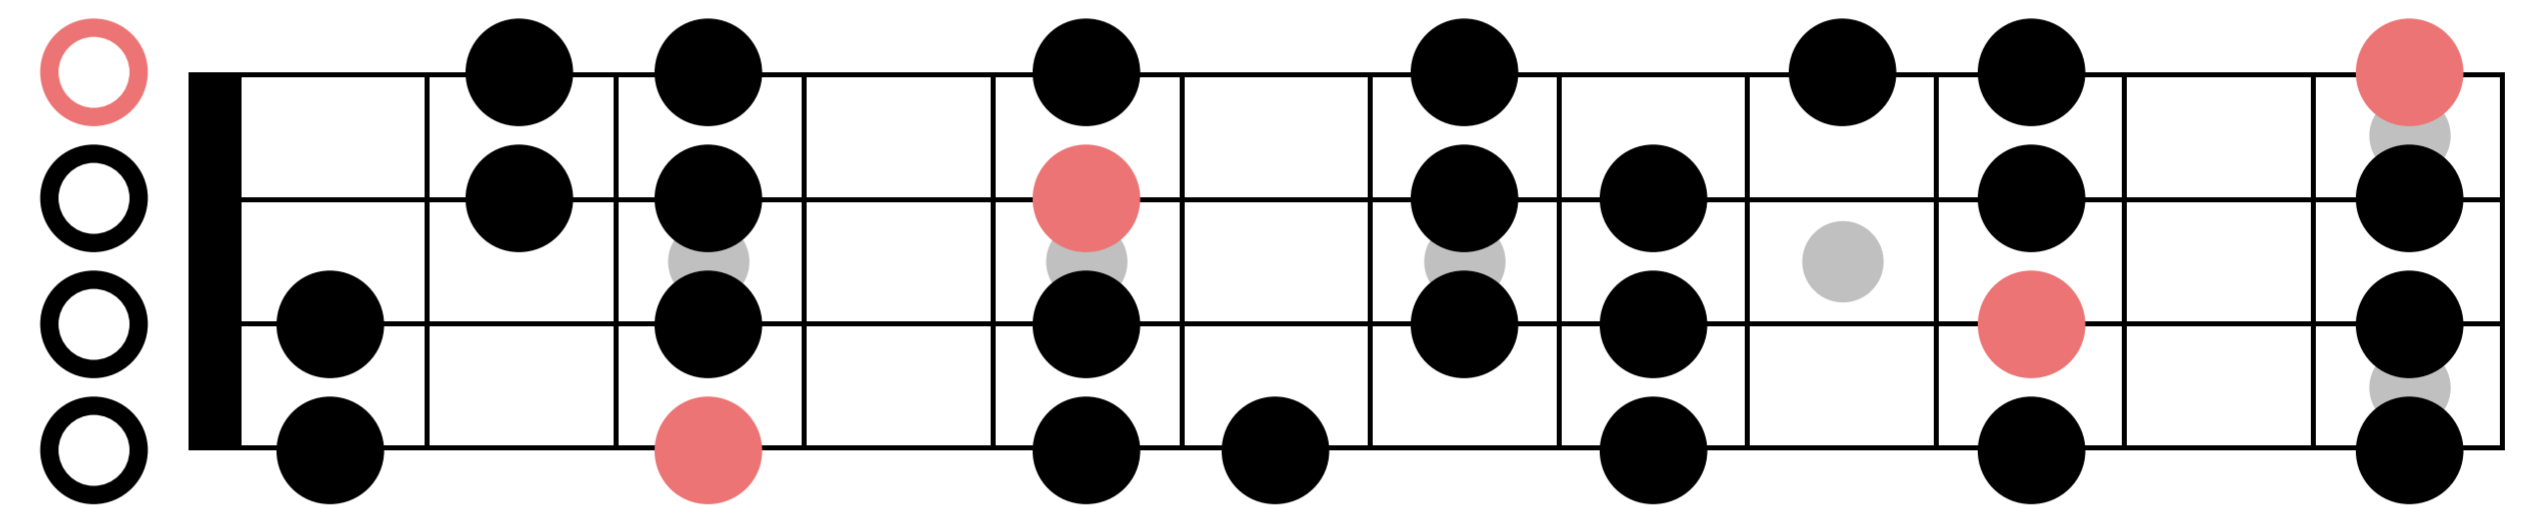

G Dorian Mode